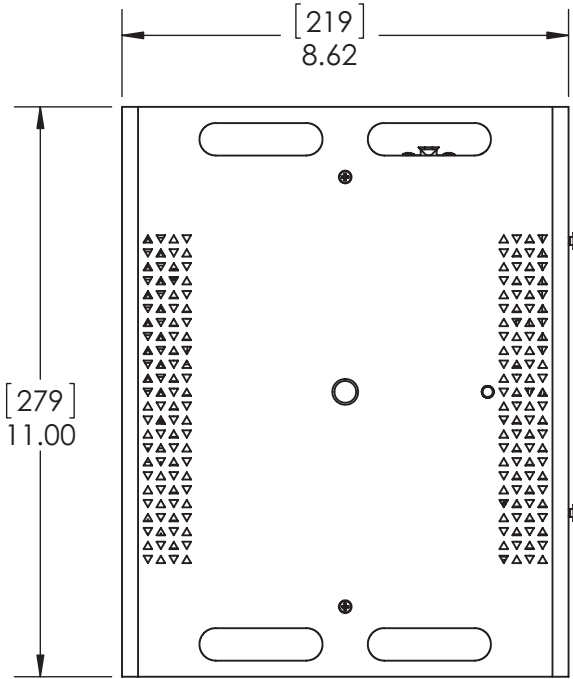

Chroma-Q®

BRILLIANT SOLUTIONS