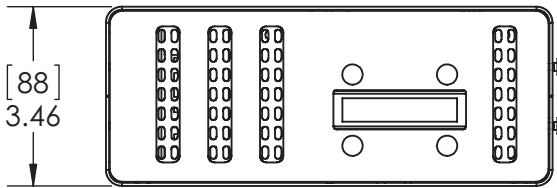

Chroma-Q®

BRILLIANT SOLUTIONS