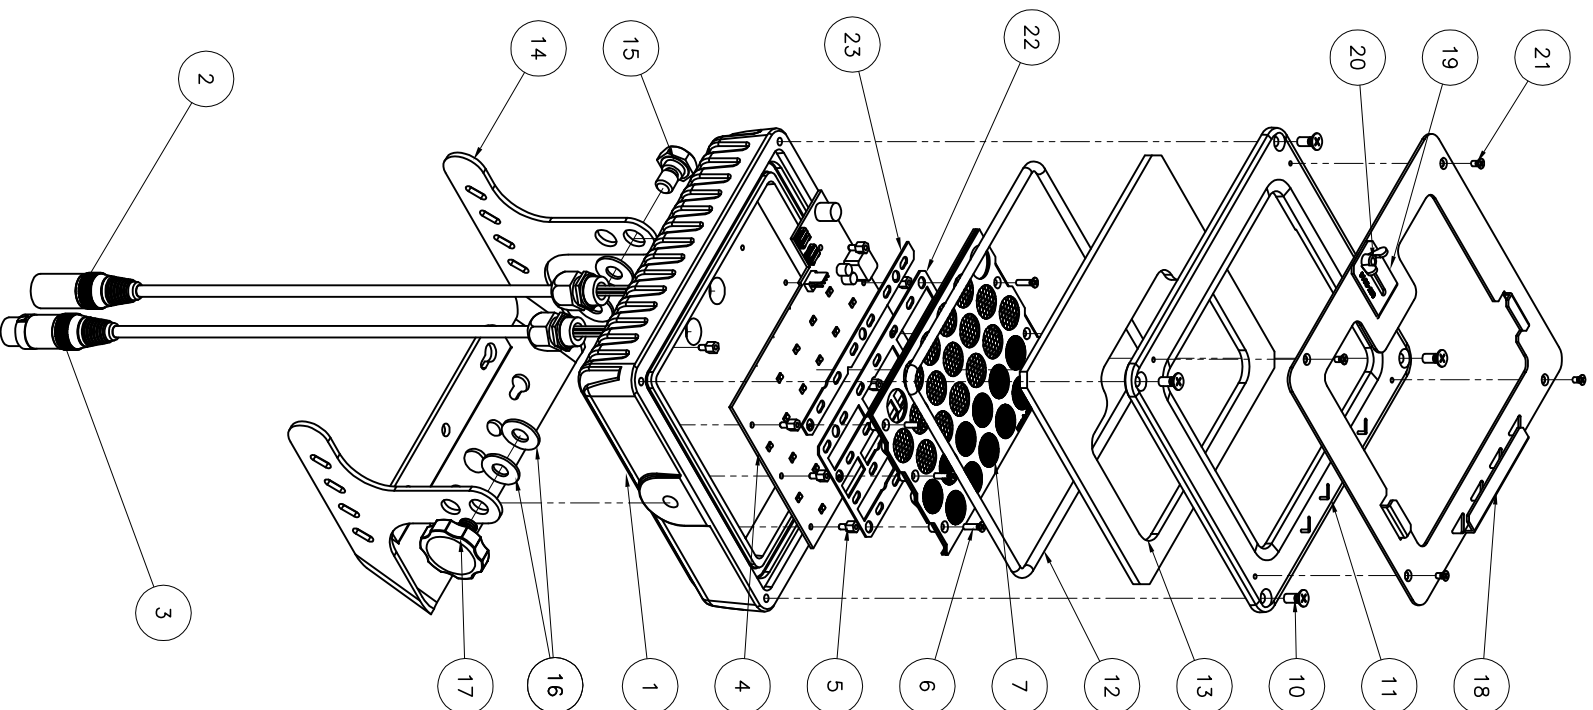

## STUDIO FORCE V COMPACT

23	PLATE SPACER PCB-LENSES 1/4PLATE	622-0312	1
22	PLATE SPACER PCB-LENSES	622-0312C	1
21	COUNTERSUNK FLAT HEAD SCREW	430-1106-0	4
20	WING NUT M4 BLK Zn	440-3509-0	1
19	PLATE LOCK ACCESSORIES COMPACT	627-0016	1
18	PLATE ACCESSORIES COMPACT	627-0015	1
17	THUMB SCREW M10x12 SS	900-0055	1
16	WASHER FLAT BLACK/GREEN 3/8IDx7/8ODx1/16THK C4324	338-2187-5	4
15	SHOULDER SCREW COMPACT	627-0013	1
14	YOKE FORCE COMPACT	627-0005	1
13	GLASS COMPACT SILKSCREENED	627-0024	1
12	O-RING SILICONE 70 DURO A5568-368	900-0715	1
11	COVER CASTING	627-0008	1
10	SCREW M5x12 SS FH PLPS BLK	450-1112-0	4
9	SCREW M6x10 SS BTN HEAD TORX SECURITY	900-0124	1
8	ORING 5mm RUBBER BIK	450-5515-8	1
7	S/A LENS HOLDER 28 VN/M	627-0023	1
6	SCREW M3x12 FH PLPS BLK	430-1112-0	5
5	STDOFF M3 NUTx5, SCREW M3x6	430-4105-1	9
4	PCB COMPLETE LED ENGINE 627 CW WW	627-0031	1
3	TAIL XLR4 FL 2FT	627-0011	1
2	TAIL XLR4 ML 2FT	627-0012	1
1	CASTING CBK MACHINED BLACK	627-0009	1
ITEM	DESCRIPTION	PART#	QTY

## Parts List

**DISCLAIMER:** Dimensions and illustrative drawings contained herein are accurate to the company's knowledge at the time of printing, however specifications are subject to change without notice